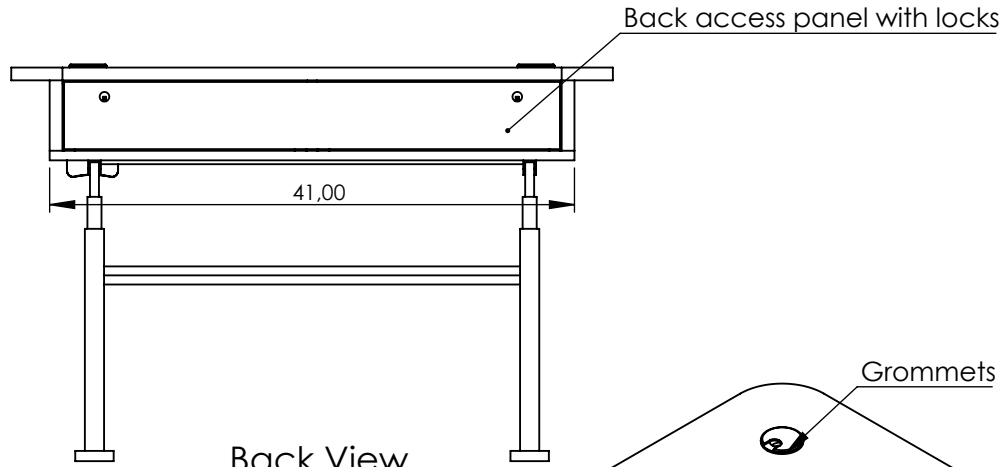

Top View

Back View

Presenter View

Side View

3RU rack rails

Grommets

Control panel

Height adjustable legs

Model:

COMMENTS:

TITLE:

DS-710

SIZE DWG. NO.

REV

DO NOT SCALE DRAWING

SCALE: 1:15 WEIGHT: