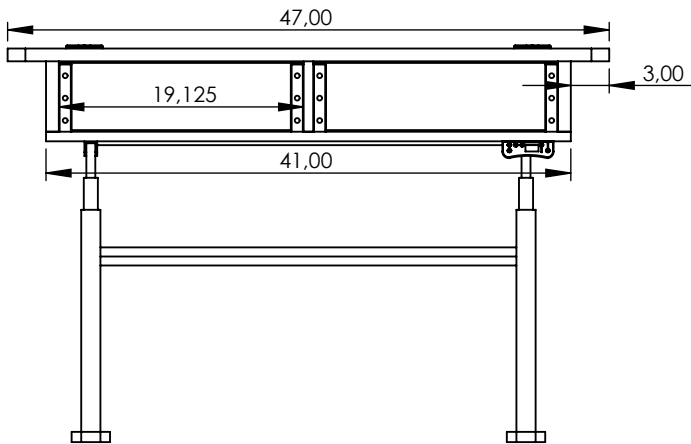

Top View

Back View

Presenter View

Side View

3RU rack rails

Grommets

Control panel

Height adjustable legs

Model:

COMMENTS:

TITLE:

DS-710

SIZE DWG. NO.

REV

DO NOT SCALE DRAWING

SCALE: 1:15 WEIGHT: