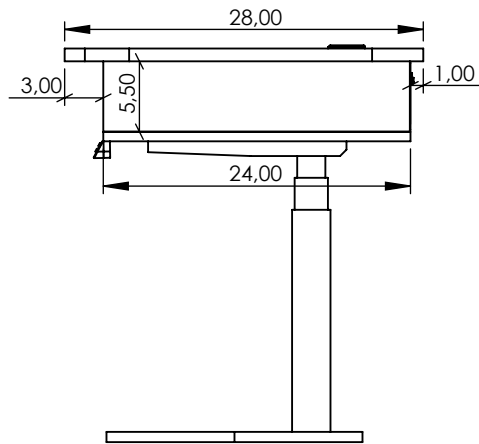

Top View

Back View

Presenter View

Side View

3RU rack rails

Grommets

Control panel

Height adjustable legs

Model:

COMMENTS:

TITLE:

DS-710

SIZE DWG. NO.

REV

DO NOT SCALE DRAWING

SCALE: 1:15 WEIGHT: