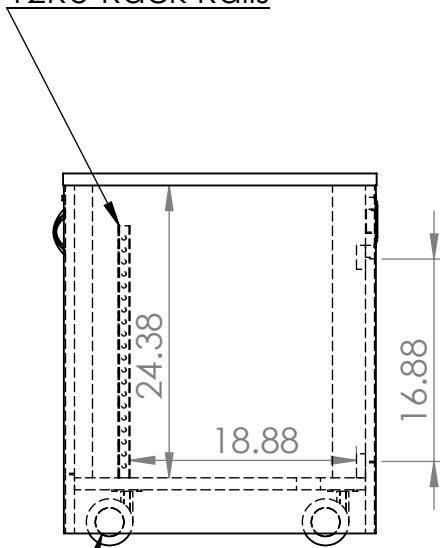

12RU Rack Rails

Locking front casters

Q-Fan

Removable back

Grommets