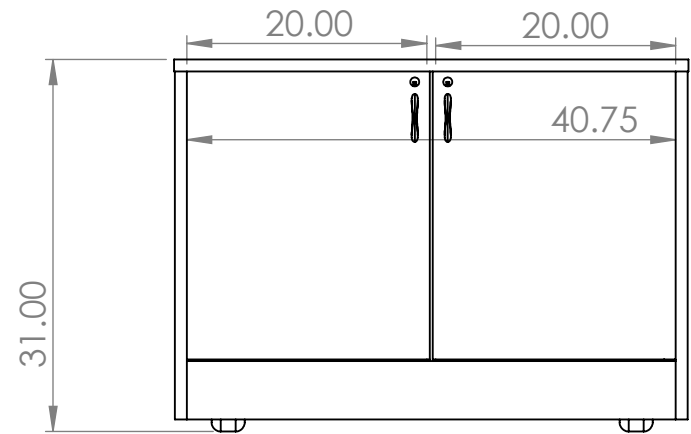

12RU Rack Rails

Locking front casters

Q-Fan

Removable back

Grommets

Locking casters

PROPRIETARY AND CONFIDENTIAL

- The information in this drawing is the sole property of Exact Furniture Limited.

- Specification subject to change without notice.

MATERIAL

FINISH

DO NOT SCALE DRAWING

Date:

Customer:

Model:

COMMENTS:

TITLE:

SIZE

A

DWG. NO.

CR-212

REV

SCALE: 1:20 WEIGHT:

SHEET 1 OF 1