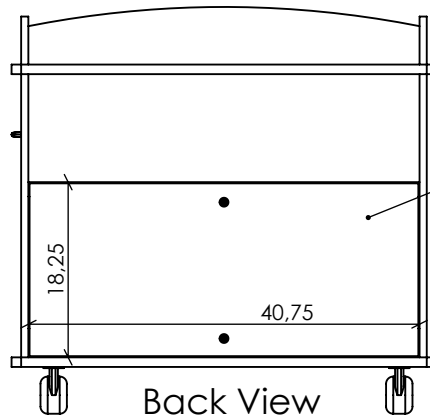

Top View

Back View

Removable back panel with locks

Presenter View

Side View

Adjustable shelf

10RU rack rails

TITLE:
MM-1200

SCALE:	1:15	Date:	September 15, 2017	SIGN OFF:
WEIGHT:		Customer:		
SHEET 1 OF 1		Model:		

SIZE	DWG. NO.	REV
------	----------	-----

A

FINISH	COMMENTS:
--------	-----------

PROPRIETARY AND CONFIDENTIAL:
- The information in this drawing is the sole property of Exact Furniture Limited.
- Specification subject to change without notice

DO NOT SCALE DRAWING