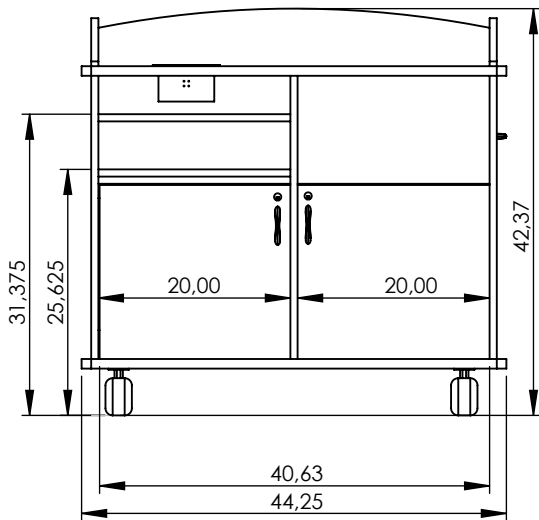

Top View

Back View

Removable back panel with locks

Presenter View

Side View

Adjustable shelf

10RU rack rails

TITLE:
MM-1200

SCALE:	1:15	Date:	September 15, 2017	SIGN OFF:
WEIGHT:		Customer:		
SHEET 1 OF 1		Model:		

SIZE	DWG. NO.	REV
------	----------	-----

A

FINISH	COMMENTS:
--------	-----------

PROPRIETARY AND CONFIDENTIAL:
- The information in this drawing is the sole property of Exact Furniture Limited.
- Specification subject to change without notice

DO NOT SCALE DRAWING