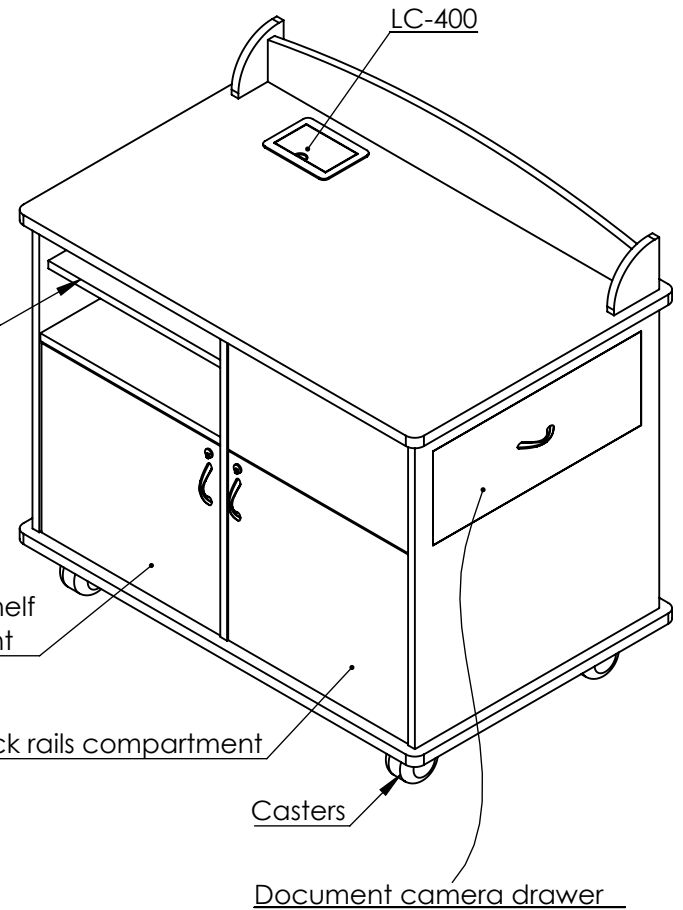

Top View

Back View

Removable back panel with locks

Presenter View

Side View

Adjustable shelf

10RU rack rails

TITLE:
MM-1200

SCALE:	1:15	Date:	September 15, 2017	SIGN OFF:
WEIGHT:		Customer:		
SHEET 1 OF 1		Model:		

SIZE	DWG. NO.	REV
------	----------	-----

A

FINISH	COMMENTS:
--------	-----------

PROPRIETARY AND CONFIDENTIAL:
- The information in this drawing is the sole property of Exact Furniture Limited.
- Specification subject to change without notice