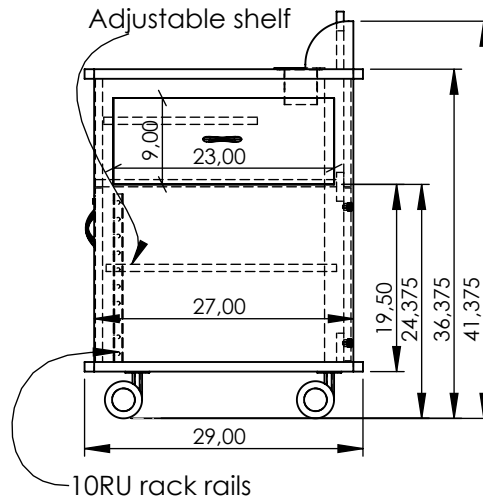

Top View

Back View

Removable back panel with locks

Presenter View

Side View

Adjustable shelf

10RU rack rails

TITLE:
MM-1200

SCALE:	1:15	Date:	September 15, 2017	SIGN OFF:
WEIGHT:		Customer:		
SHEET 1 OF 1		Model:		

SIZE	DWG. NO.	REV
------	----------	-----

A

FINISH	COMMENTS:
--------	-----------

PROPRIETARY AND CONFIDENTIAL:
- The information in this drawing is the sole property of Exact Furniture Limited.
- Specification subject to change without notice